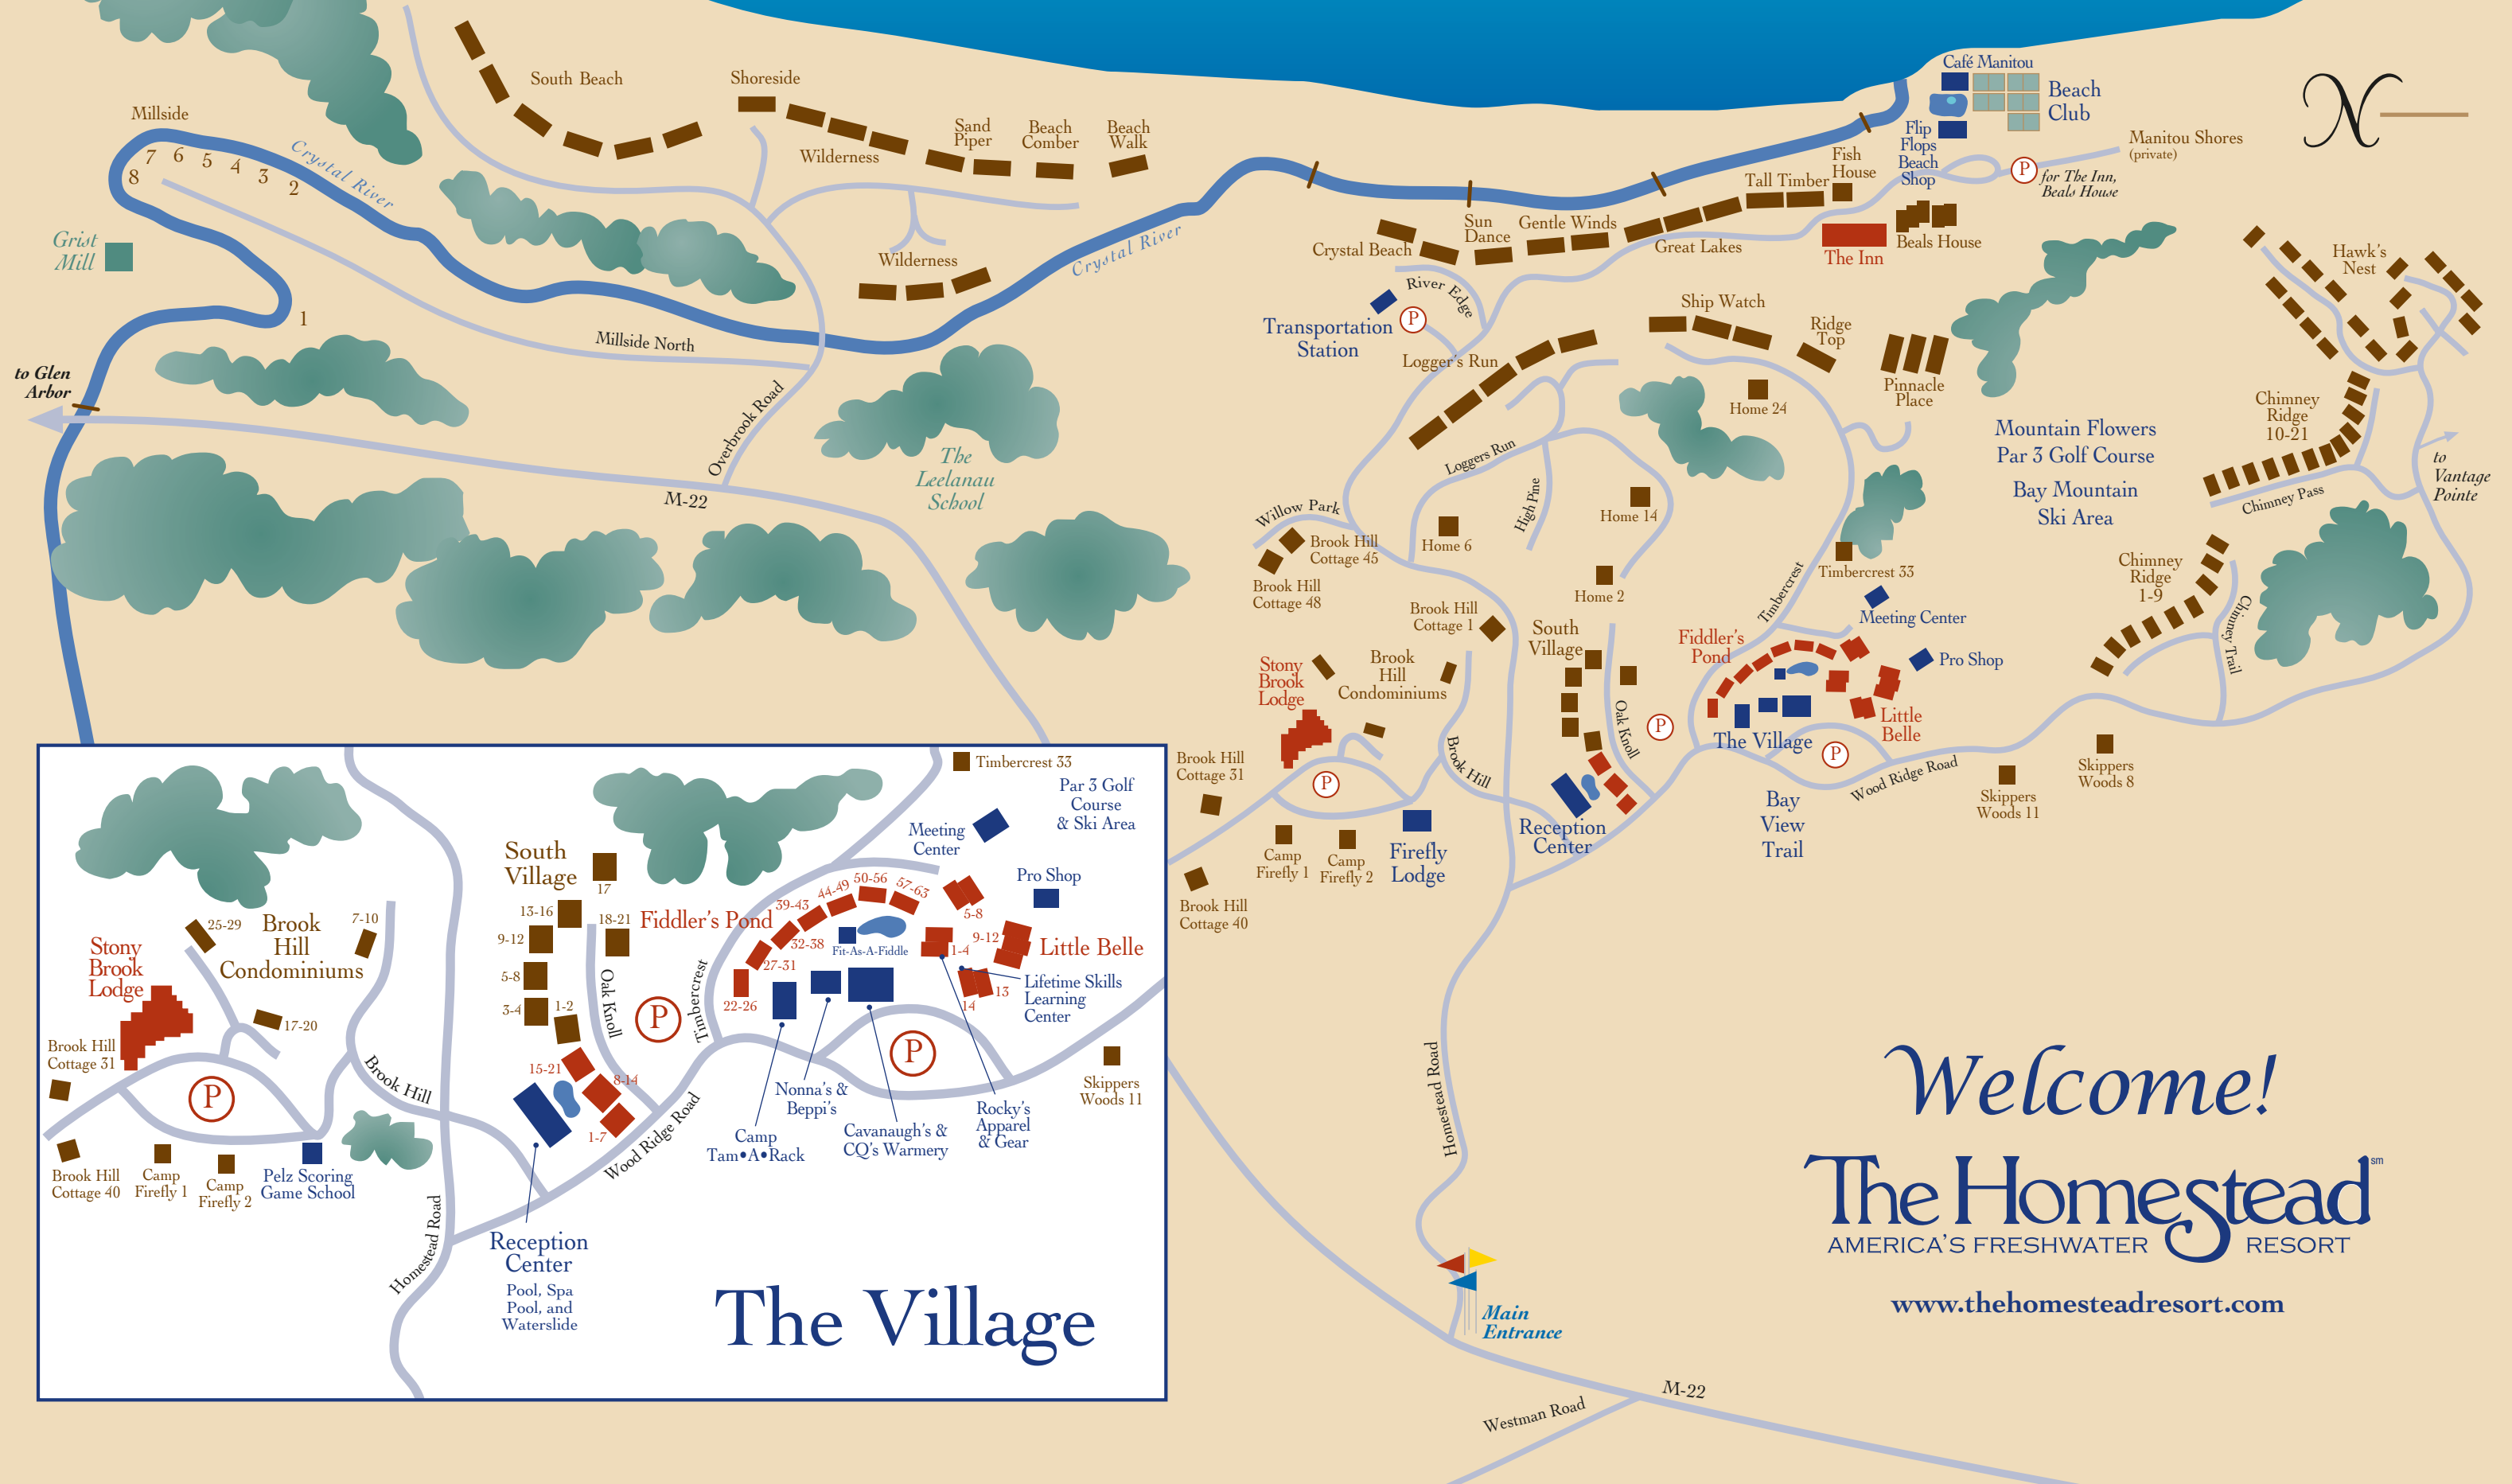

LAKE MICHIGAN

The Village

Map details include: Stony Brook Lodge, Brook Hill Condominiums, Brook Hill Cottages (31, 40, 45, 48), Camp Firefly 1 & 2, Pelz Scoring Game School, Reception Center (Pool, Spa, Pool, and Waterslide), Fiddler's Pond, Little Belle, Pro Shop, Meeting Center, Par 3 Golf Course & Ski Area, Firefly Lodge, Camp Tam•A•Rack, Nonna's & Beppi's, Cavanaugh's & CQ's Warmery, Rocky's Apparel & Gear, Skippers Woods 8 & 11, and Timbercrest 33.

Welcome!

The HomesteadSM

AMERICA'S FRESHWATER RESORT

www.thehomesteadresort.com